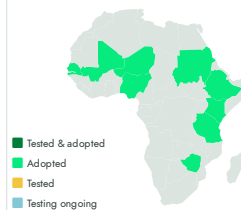

Precision Fertilizer Micro-Dosing for Millet and Sorghum Yield Enhancement
See all 1 technologies online

Tested/adopted in

Where it can be used

This technology can be used in the colored agro-ecological zones.