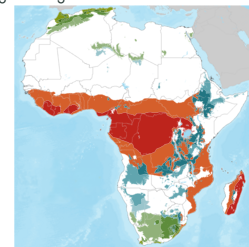

Precision Fertilizer Micro-Dosing for Millet and Sorghum Yield Enhancement
See all 1 technologies online

Tested/adopted in

Where it can be used

This technology can be used in the colored agro-ecological zones.